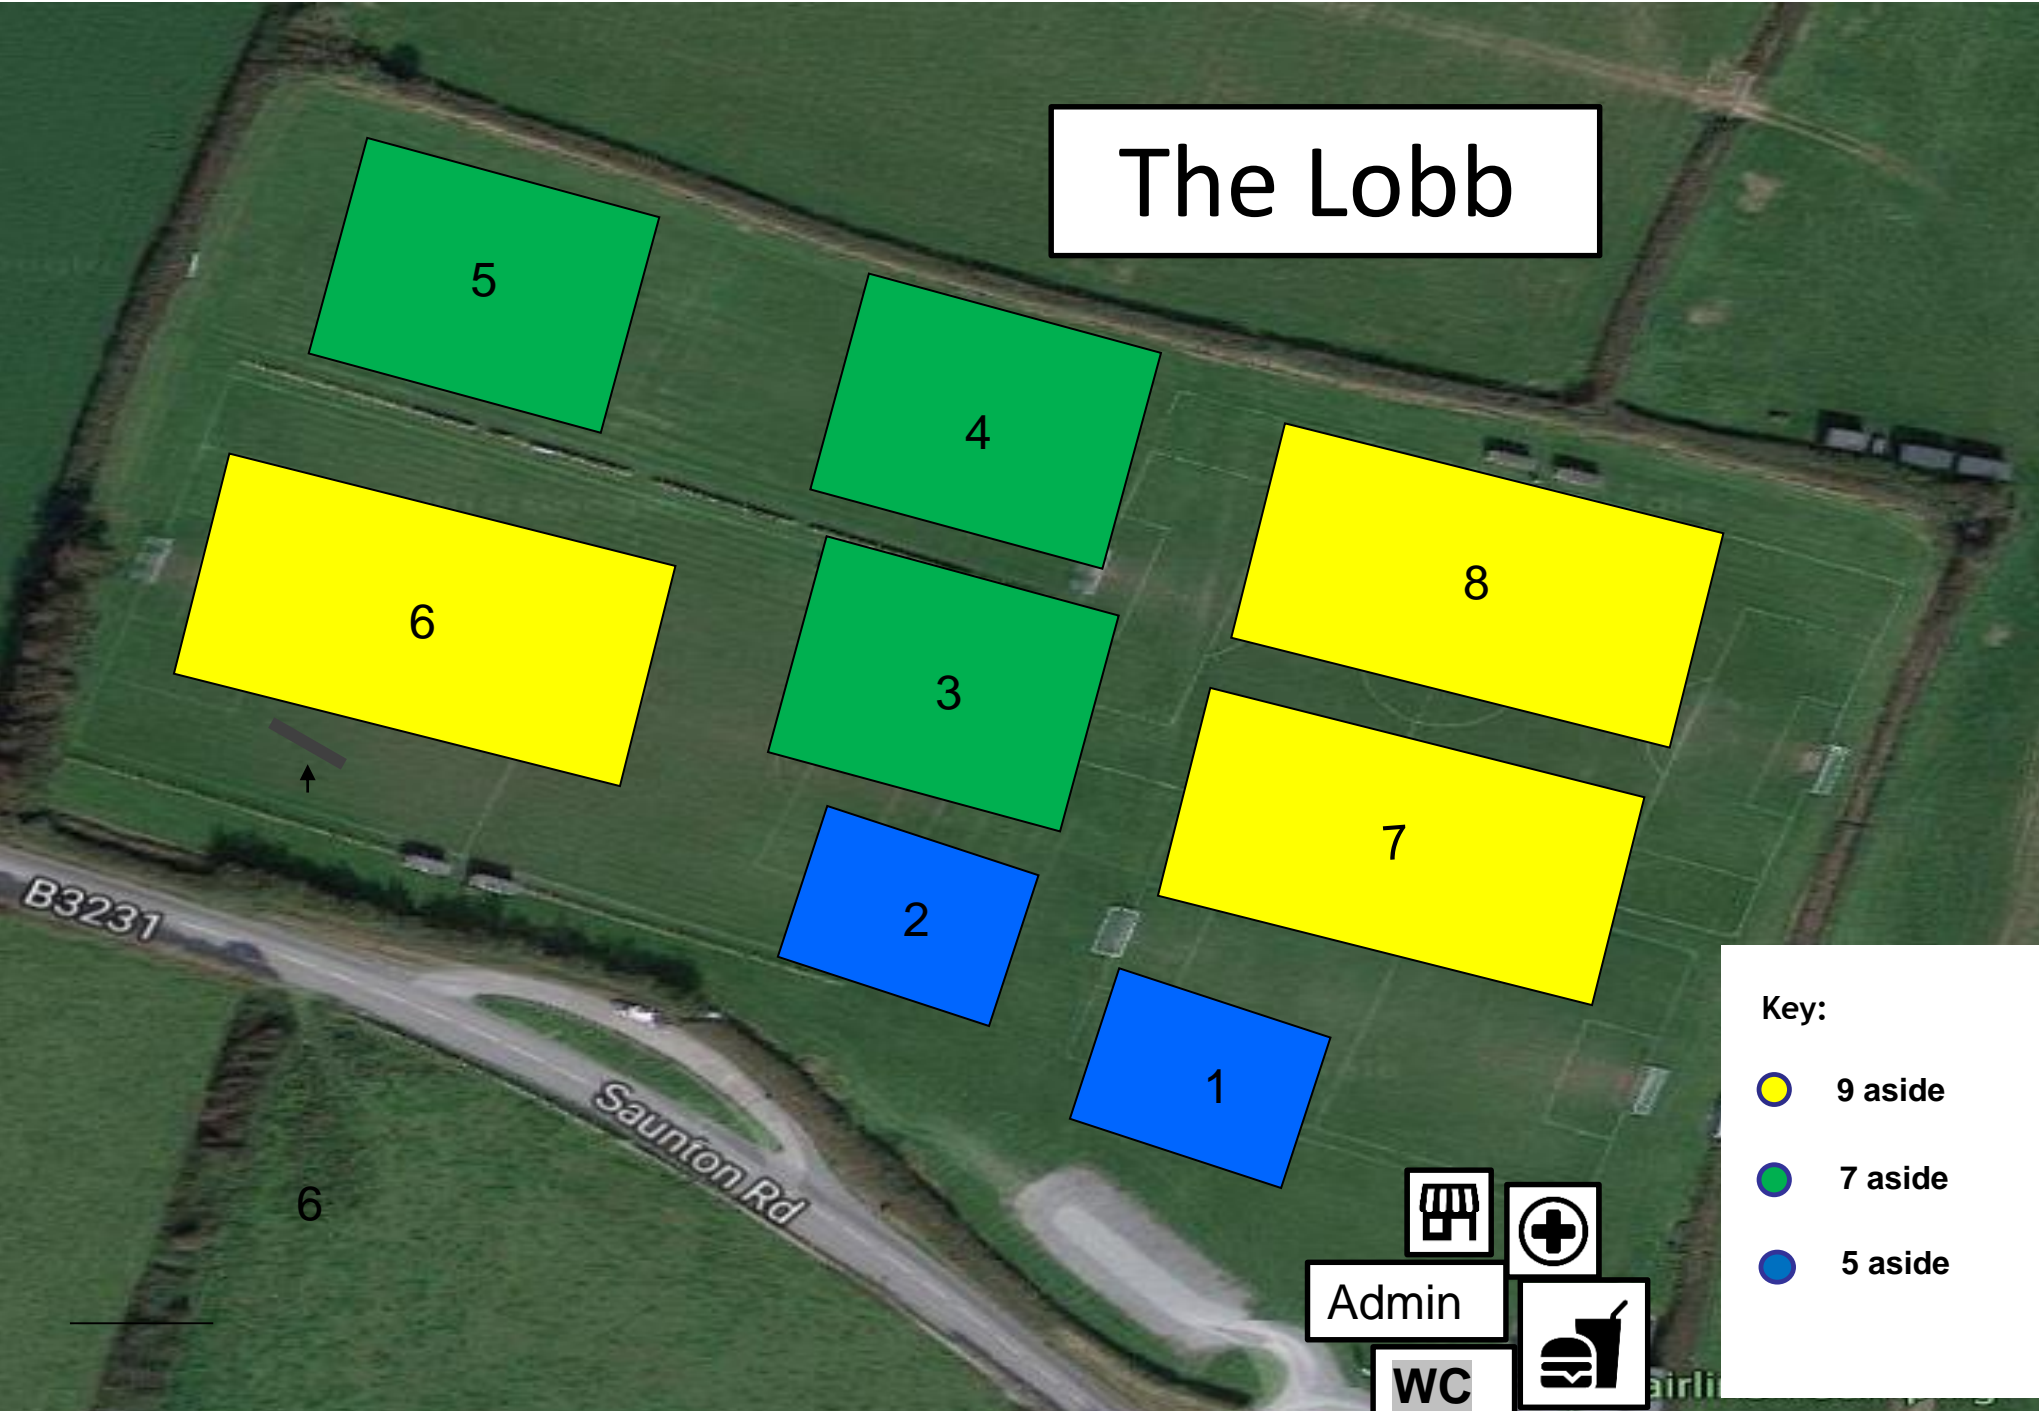

The Lobb

Key:

- 9 aside
- 7 aside
- 5 aside

Admin

WC

Medical

Food